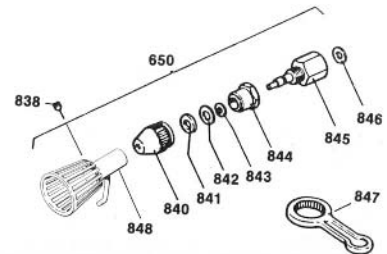

OPTIONAL ACCESSORIES

2003. Suction Tube Extension	5001. Albatross Gun Reel
2004. Air Dryer Attachment