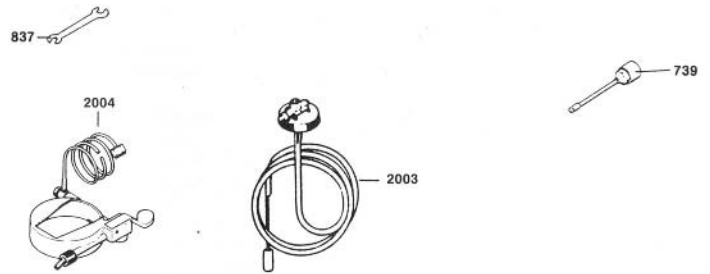

ADJUSTABLE NOZZLE

838. Set screw	844. Screw body
840. Nozzle head	845. Nozzle spinner
841. Teflon ring	846. Teflon washer
842. Brass washer	847. Spanner (for dismantling)
843. C-Ring	848. Nozzle sleeve with Guard