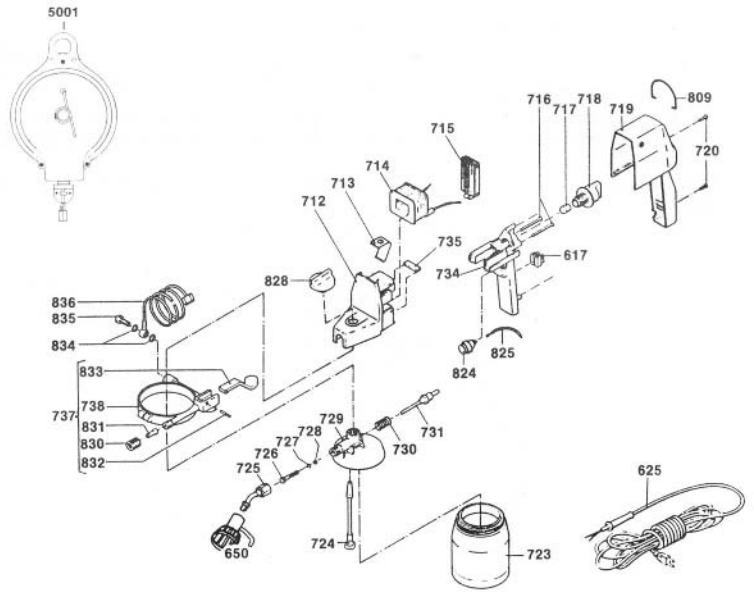

# PARTS LIST & DIAGRAM

## SG-5000 SPARE PARTS

- |                                  |                            |
|----------------------------------|----------------------------|
| 617. Terminal block              | 725. Bent nozzle extension |
| 625. Cord U.S. type              | 726. Swirl piece           |
| 650. VARIA nozzle with basket    | 727. Valve safety device   |
| 712. Motor Housing               | 728. Valve ball            |
| 713. Armature spring             | 729. Pump housing          |
| 714. Coil 120V 60Hz              | 730. Piston spring         |
| 715. Oscilating armature         | 731. Piston                |
| 716. Screw 4 x 35 mm             | 734. Handle                |
| 717. Rubber buffer               | 735. Rubber bolster        |
| 718. Adjustment knob 100V / 120V | 809. Hook                  |
| 719. Hood                        | 824. Switch                |
| 720. Screw 3, 9 x 16 mm          | 825. Flexible wire         |
| 723. Container                   | 828. Wing screw            |
| 724. Suction tube                |                            |

## ADJUSTABLE NOZZLE

- |                   |                                |
|-------------------|--------------------------------|
| 838. Set screw    | 844. Screw body                |
| 840. Nozzle head  | 845. Nozzle spinner            |
| 841. Teflon ring  | 846. Teflon washer             |
| 842. Brass washer | 847. Spanner (for dismantling) |
| 843. C-Ring       | 848. Nozzle sleeve with Guard  |