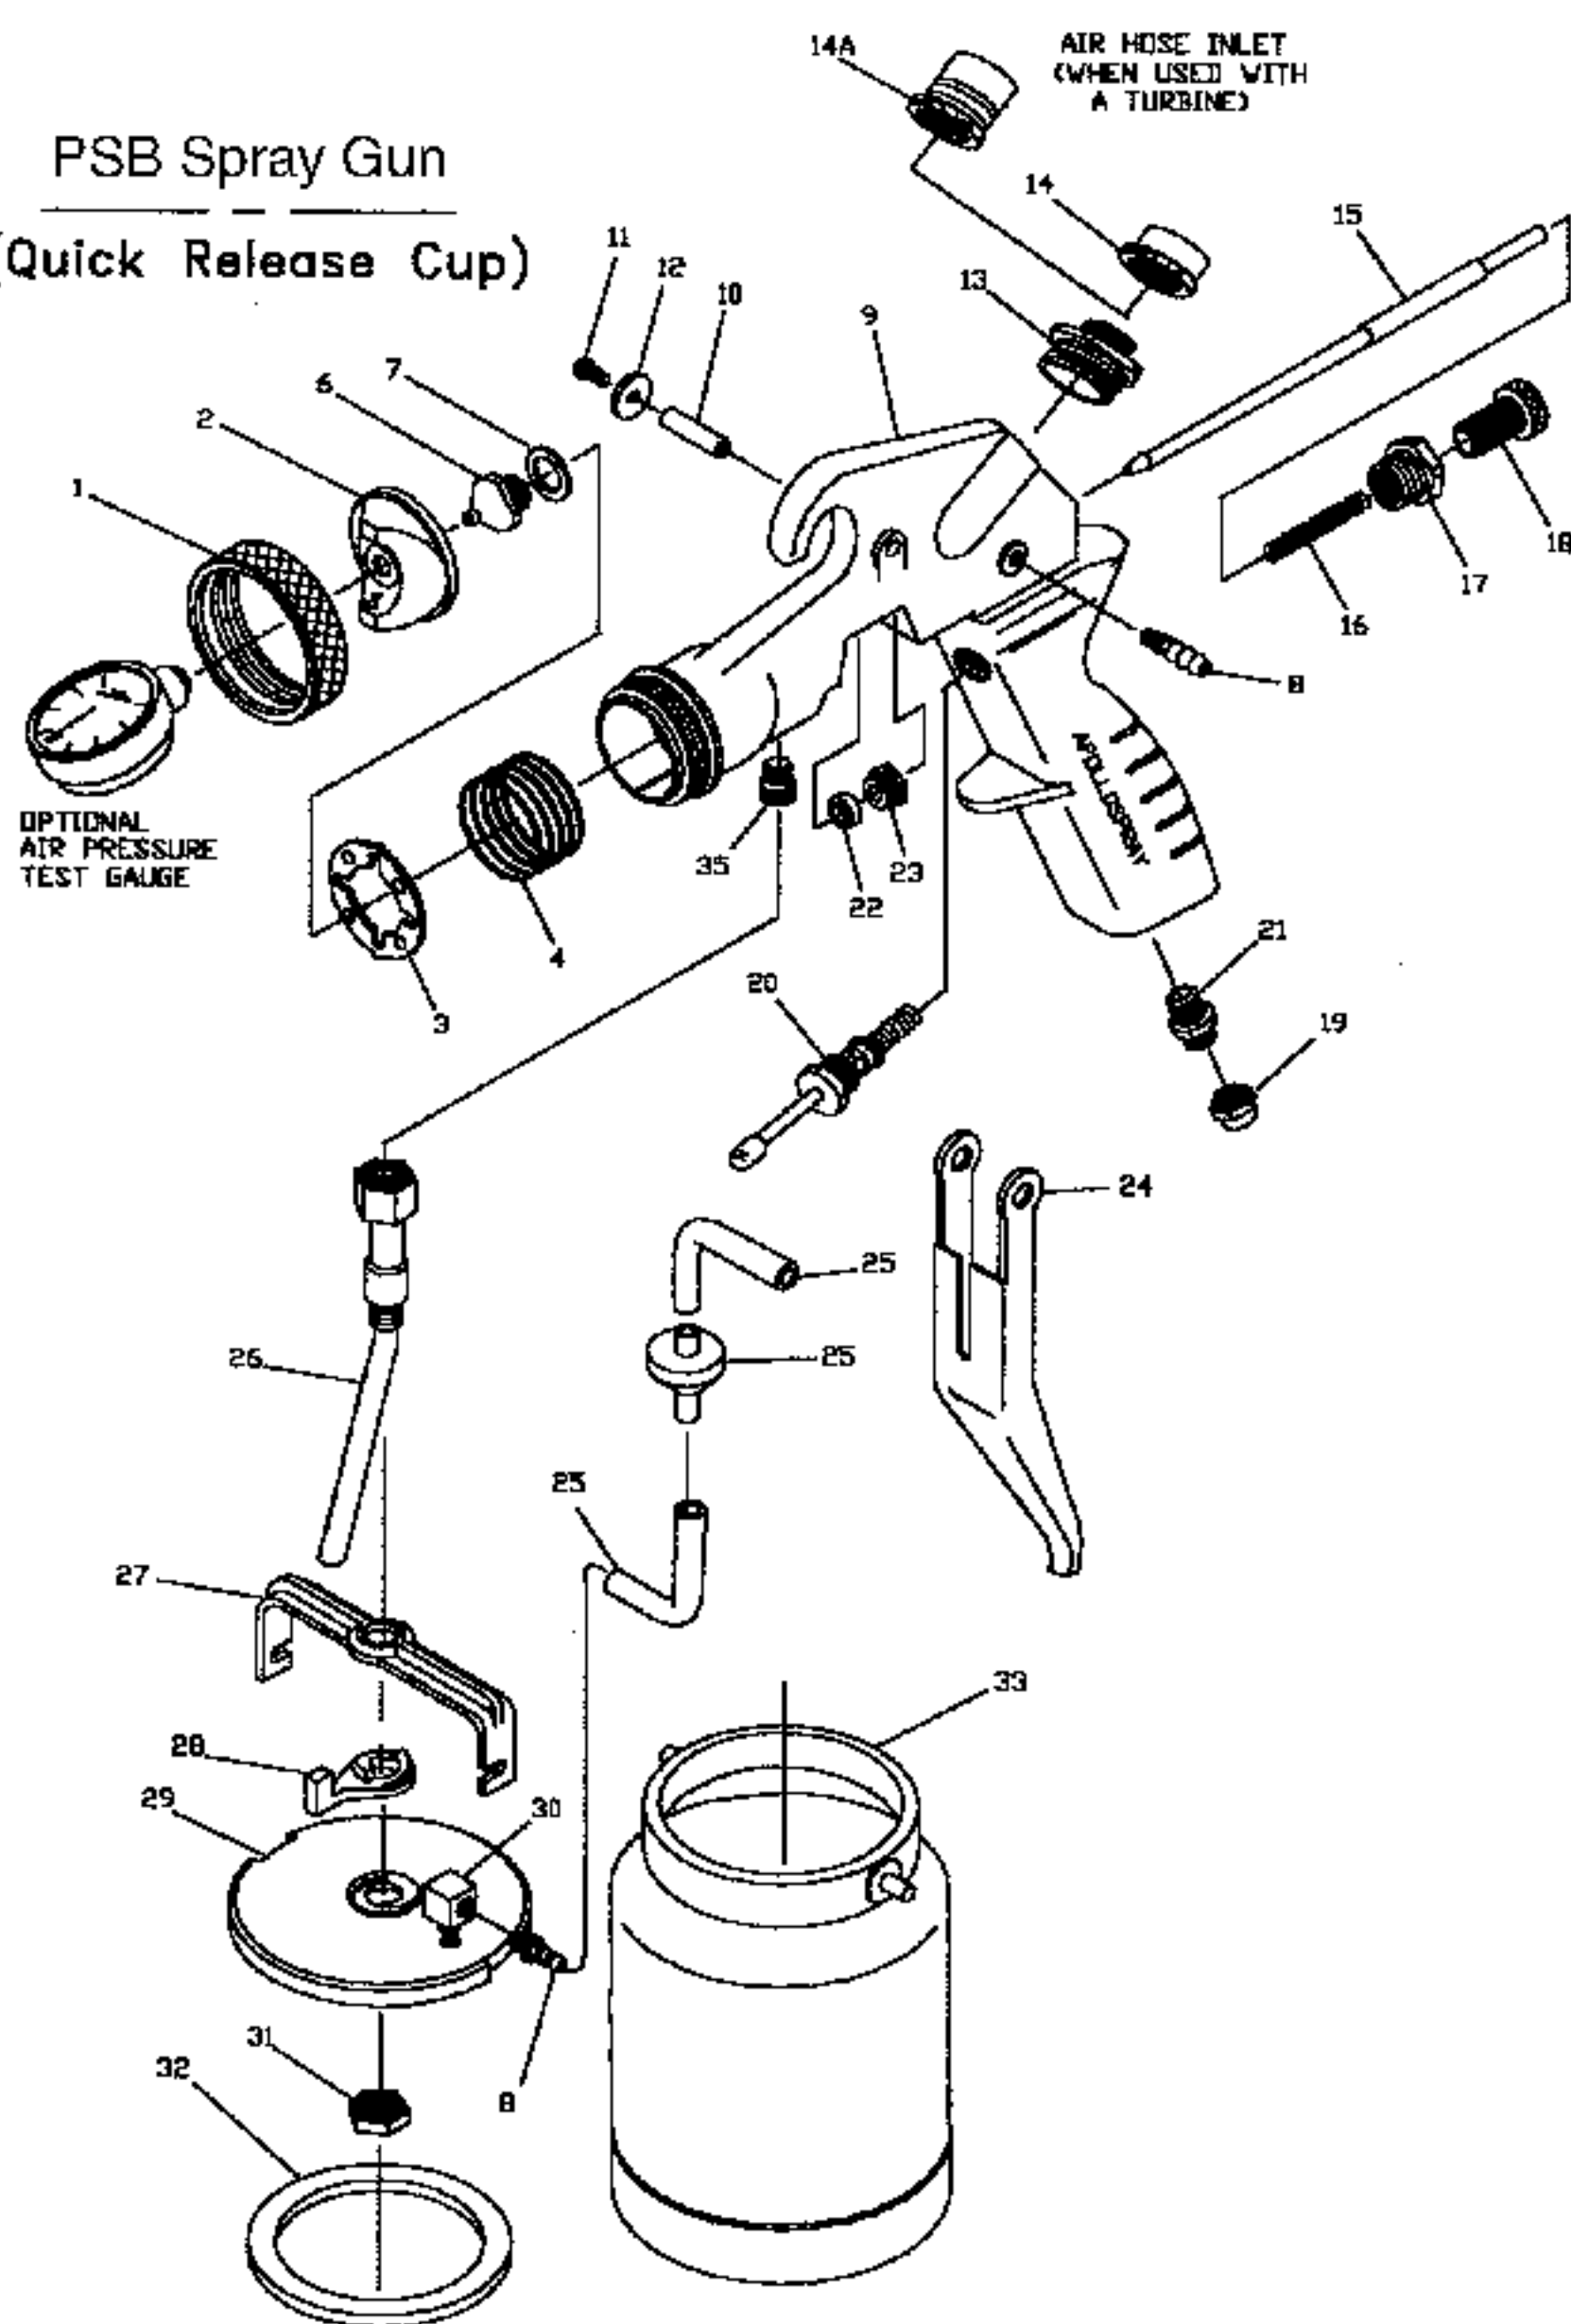

PSB Spray Gun

(Quick Release Cup)

PSB Spray Gun Parts List

January 1, 2002

Diagram #	Part #	Description
1	A5200	Air cap ring
2	A5201	Air cap # 1
2	A5297	Air cap # 2
3	A5203	Air distributor plate (stainless)
4	A5204	Air distributor spring (stainless)
6	A5206	Fluid nozzle/jet (stainless) .75MM
6	A5207	Fluid nozzle/jet (stainless) 1.00MM
6	A5208	Fluid nozzle/jet (stainless) 1.50MM
6	A5208-2	Fluid nozzle/jet (stainless) 2.00MM
6	A5209	Fluid nozzle/jet (stainless) 2.50MM
7	A5210	Fluid nozzle gasket
8	A5211	Air feed connector
9	A5212	Gun casting
10	A5213	Trigger bushing
11	A5214	Trigger pivot screw (stainless)
12	A5215	Trigger screw washer
13	A5216	Upper port insert
14	A5217	Air blanking plug
14a	A5227	Air hose quick release coupler (male)
15	A5218	Needle (stainless) .75MM
15	A5219	Needle (stainless) 1.00MM
15	A5220	Needle (stainless) 1.50MM
15	A5220-2	Needle (stainless) 2.00MM
15	A5221	Needle (stainless) 2.50MM
16	A5222	Needle spring (stainless)
17	A5523	Flow screw insert
18	A5224	Material flow adjusting screw
19	A5259	Air blanking plug
20	A5260	Air valve assembly
21	A5261	Air coupler 1/4 NPT brass
22	A5228	Gland seal
23	A5229	Gland nut (stainless)
24	A5230	Trigger (stainless)
25	A5232	Air feed tube and non-return valve
26	A5274	Center bolt/pick-up tube
27	A5271	Yoke
28	A5278	Lever
29	A5270	Cup top casting
30	A5266	90 degree miniature brass block
31	A5272	Cup top lock nut
32	A5280	Cup top gasket (White poly)
33	A5277	Quick release cup (Teflon coated)
35	A5254	Fluid connector 3/8" (stainless)